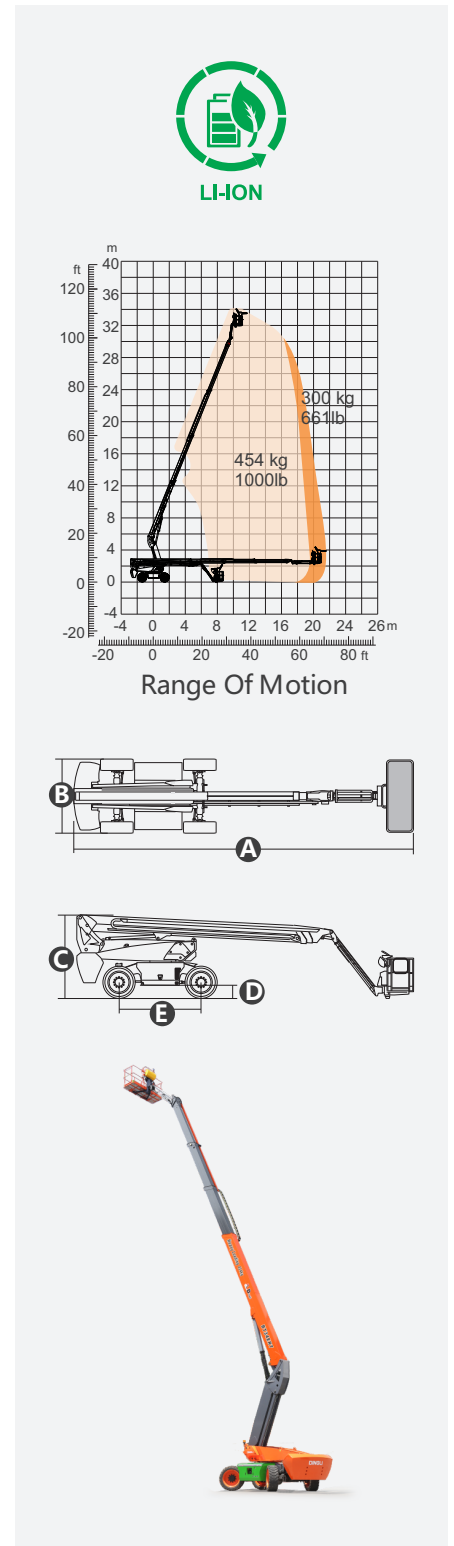

## SPECIFICATIONS

Size	Metric	British
Max. Working Height	34.14m	112ft
Max. Platform Height	32.14m	105ft 5in
Max. Operating Range(Unrestricted/Restricted)	21.60m/19.65m	70ft 10in/64ft 6in
Max. Platform Range(Unrestricted/Restricted)	21.00m/19.05m	68ft 11in/62ft 6in
Overall Length(Stowed) <b>A</b>	11.63m	38ft 2in
Overall Length(Transport)	11.79m	38ft 8in
Overall Width(Stowed) <b>B</b>	2.50m	8ft 2in
Overall Width(Transport)	2.28m	7ft 6in
Overall Height(Stowed) <b>C</b>	2.87m	9ft 5in
Overall Height(Transport)	2.58m	8ft 6in
Platform Size(Length×Width)	2.44m×0.91m	8ft×3ft
Turntable Tailswing	1.61m	5ft 3in
Ground Clearance <b>D</b>	0.41m	1ft 4in
Wheelbase <b>E</b>	2.80m	9ft 2in
Turning Radius(Inside/Outside)	1.87m/3.22m	6ft 2in/10ft 7in
Tyres	385/45-28	385/45-28

Performance		
S.W.L(Unrestricted/Restricted)	300kg/454kg	661lb/1000lb
Max. Occupants	3	3
Gradeability	30%	30%
Travel Speed(Stowed)	6.0km/h	3.7mph
Travel Speed(Raised)	1.1km/h	0.7mph
Max. Working Slope	X-5°/Y-5°	X-5°/Y-5°
Turret Rotation	360°Continuous	360°Continuous
Platform Rotation	180°	180°
Jib Movement	135°	135°

Weight		
Overall Weight	19150kg	42219lb

Power		
Lithium Battery	80V/520Ah	80V/520Ah
Emergency Power System	12V	12V
Driving Motor	54VAC/18kW	54VAC/18kW
Hydraulic Tank	165L	43gal

### Standard Items

- 2.31m (7ft 7in) Jib
- Front Oscillating Axle
- Four-Wheel Steering
- Four-Wheel Drive
- Self-Leveling Platform
- 180° Left And Right Swing Platform
- Proportional Joystick Controls
- Thumb Rocker Steer
- Drive Enable
- Ac Power Cord To Platform
- Tilt Alarm
- Descent Alarm
- Flash
- Horn
- Hour Meter
- Integral Integrated Special Drive Axle For Construction Machinery
- 360° Continuous Turntable Rotation
- Positive Traction Four Wheel Drive
- Platform Load Sense System
- Fault Diagnosis System
- Operator Anti-crushing Protection System
- Harsh Environment Kits
- 12V DC Auxiliary Power
- Lithium Battery 80V/520Ah
- Driving Motor 18kW 3243rpm
- Lifting Motor 24kW 2150rpm