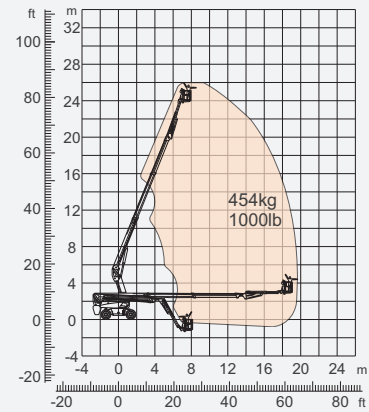

## SPECIFICATIONS

Size	Metric	British
Max. Working Height	26.70m	87ft 7in
Max. Platform Height	24.70m	81ft
Max. Operating Range(+0.6m)	19.80m	65ft
Max. Platform Range	19.20m	63ft
Overall Length(Stowed) <b>A</b>	10.83m	35ft 6in
Overall Length(Transport)	11.12m	36ft 6in
Overall Width(Stowed) <b>B</b>	2.50m	8ft 2in
Overall Width(Transport)	2.28m	7ft 6in
Overall Height(Stowed) <b>C</b>	2.87m	9ft 5in
Overall Height(Transport)	2.59m	8ft 6in
Platform Size(Length×Width)	2.44m×0.91m	8ft×3ft
Turntable Tailswing	1.61m	5ft 3in
Ground Clearance <b>D</b>	0.41m	1ft 4in
Wheelbase <b>E</b>	2.80m	9ft 2in
Turning Radius(Inside/Outside)	1.87m/3.22m	6ft 2in/10ft 7in
Tyres	385/45-28	385/45-28

Performance		
S.W.L	454kg	1000lb
Max. Occupants	3	3
Gradeability	30%	30%
Travel Speed(Stowed)	6.0km/h	3.7mph
Travel Speed(Raised)	1.1km/h	0.7mph
Max. Working Slope	X-5°/Y-5°	X-5°/Y-5°
Turret Rotation	360°Continuous	360°Continuous
Platform Rotation	180°	180°
Jib Movement	130°	130°

Weight		
Overall Weight	16800kg	37037lb

Power		
Lithium Battery	80V/420Ah	80V/420Ah
Emergency Power System	12V	12V
Driving Motor	54VAC/18kW	54VAC/18kW
Hydraulic Tank	165L	43gal

Range Of Motion