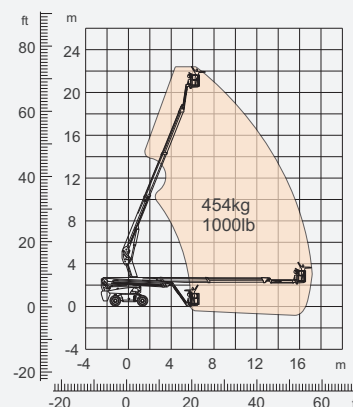

## SPECIFICATIONS

Size	Metric	British
Max. Working Height	22.51m	73ft 10in
Max. Platform Height	20.51m	67ft 4in
Max. Operating Range(+0.6m)	17.28m	56ft 8in
Max. Platform Range	16.68m	54ft 9in
Overall Length(Stowed) <b>A</b>	10.16m	33ft 4in
Overall Length(Transport)	10.36m	34ft
Overall Width(Stowed) <b>B</b>	2.50m	8ft 2in
Overall Width(Transport)	2.28m	7ft 6in
Overall Height(Stowed) <b>C</b>	2.65m	8ft 8in
Overall Height(Transport)	2.46m	8ft 1in
Platform Size(Length×Width)	2.44m×0.91m	8ft×3ft
Turntable Tailswing	1.19m	3ft 11in
Ground Clearance <b>D</b>	0.28m	11in
Wheelbase <b>E</b>	2.40m	7ft 10in
Turning Radius(Inside/Outside)	1.65/2.62m	5ft 5in/8ft 7in
Tyres	315/55D20	315/55D20

Performance		
S.W.L	454kg	1000lb
Max. Occupants	3	3
Gradeability	30%	30%
Travel Speed(Stowed)	6.0km/h	3.7mph
Travel Speed(Raised)	1.1km/h	0.7mph
Max. Working Slope	X-5°/Y-5°	X-5°/Y-5°
Turret Rotation	360°Continuous	360°Continuous
Platform Rotation	180°	180°
Jib Movement	135°	135°

Weight		
Overall Weight	13200kg	29101lb

Power		
Lithium Battery	80V/420Ah	80V/420Ah
Emergency Power System	12V	12V
Driving Motor	54VAC/18kW	54VAC/18kW
Hydraulic Tank	165L	43gal

LI-ION

Range Of Motion