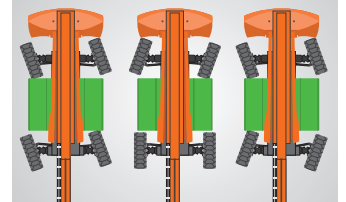

### **BET067.RT**

BT22ERT | Electric Rough Terrain Telescopic

### Standard Items

- 2.31m (7ft 7in) Jib
- Front Oscillating Axle
- Four-Wheel Steering
- Four-Wheel Drive
- Self-Leveling Platform
- 180° Left And Right Swing Platform
- Proportional Joystick Controls
- Thumb Rocker Steer
- Drive Enable
- AC Power Cord To Platform
- Tilt Alarm
- Descent Alarm
- Flash
- Horn
- Hour Meter
- Integral Integrated Special Drive Axle For Construction Machinery
- 360° Continuous Turntable Rotation
- Positive Traction Four Wheel Drive
- Platform Load Sense System
- Fault Diagnosis System
- Operator Anti-crushing Protection System
- Harsh Environment Kits
- 12V DC Auxiliary Power
- Lithium Battery 80V/420Ah
- Driving Motor 18kW 3243rpm
- Lifting Motor 24kW 2150rpm

Telescopic Boom-BT

Working Height-22m

Jib

Electric-E

Rough Terrain-RT

454kg-Heavy Load

Multiple Steering Modes

Anti Extrusion Device