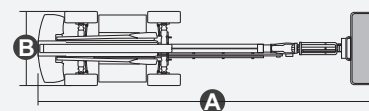

SPECIFICATIONS

Size	Metric	British
Max. Working Height	22.51m	73ft 10in
Max. Platform Height	20.51m	67ft 4in
Max. Operating Range(+0.6m)	17.28m	56ft 8in
Max. Platform Range	16.68m	54ft 9in
Overall Length(Stowed) A	10.16m	33ft 4in
Overall Length(Transport)	10.36m	34ft
Overall Width(Stowed) B	2.50m	8ft 2in
Overall Width(Transport)	2.28m	7ft 6in
Overall Height(Stowed) C	2.65m	8ft 8in
Overall Height(Transport)	2.46m	8ft 1in
Platform Size(Length×Width)	2.44m×0.91m	8ft×3ft
Turntable Tailswing	1.19m	3ft 11in
Ground Clearance D	0.28m	11in
Wheelbase E	2.40m	7ft 10in
Turning Radius(Inside/Outside)	1.65/2.62m	5ft 5in/8ft 7in
Tyres	315/55D20	315/55D20

Performance		
S.W.L	454kg	1000lb
Max. Occupants	3	3
Gradeability	30%	30%
Travel Speed(Stowed)	6.0km/h	3.7mph
Travel Speed(Raised)	1.1km/h	0.7mph
Max. Working Slope	X-5°/Y-5°	X-5°/Y-5°
Turret Rotation	360°Continuous	360°Continuous
Platform Rotation	180°	180°
Jib Movement	135°	135°

Weight		
Overall Weight	13200kg	29101lb

Power		
Lithium Battery	80V/420Ah	80V/420Ah
Emergency Power System	12V	12V
Driving Motor	54VAC/18kW	54VAC/18kW
Hydraulic Tank	165L	43gal

LI-ION