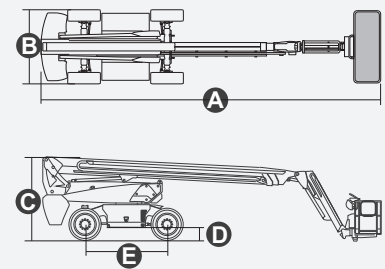

SPECIFICATIONS

Size	Metric	British
Max. Working Height	28.10m	92ft 2in
Max. Platform Height	26.10m	85ft 8in
Max. Operating Range(+0.6m)	19.40m	63ft 8in
Max. Platform Range	18.80m	61ft 8in
Overall Length(Stowed) A	11.83m	38ft 10in
Overall Length(Transport)	12.03m	39ft 6in
Overall Width(Stowed) B	2.50m	8ft 2in
Overall Width(Transport)	2.28m	7ft 6in
Overall Height(Stowed) C	2.89m	9ft 6in
Overall Height(Transport)	2.61m	8ft 7in
Platform Size(Length×Width)	2.44m×0.91m	8ft×3ft
Turntable Tailswing	1.61m	5ft 3in
Ground Clearance D	0.41m	1ft 4in
Wheelbase E	2.80m	9ft 2in
Turning Radius(Inside/Outside)	1.87m/3.22m	6ft 2in/10ft 7in
Tyres	385/45-28	385/45-28
Max. Up And Over Clearance	9.14m	30ft
Max. Down Probing Depth	6.61m	21ft 8in

Performance		
S.W.L	250kg	551lb
Max. Occupants	2	2
Gradeability	30%	30%
Travel Speed(Stowed)	6.0km/h	3.7mph
Travel Speed(Raised)	1.1km/h	0.7mph
Max. Working Slope	X-5°/Y-5°	X-5°/Y-5°
Turret Rotation	360°Continuous	360°Continuous
Platform Rotation	180°	180°
Jib Movement	135°	135°

Weight		
Overall Weight	18400kg	40565lb

Power		
Lithium Battery	80V/520Ah	80V/520Ah
Emergency Power System	12V	12V
Driving Motor	54VAC/18kW	54VAC/18kW
Hydraulic Tank	165L	43gal

Range Of Motion

BEA086.RT

BA28ERT | Electric Rough Terrain Articulating

FEATURES

Standard Items

- 2.31m (7ft 7in) Jib
- Front Oscillating Axle
- Four-Wheel Steering
- Four-Wheel Drive
- Self-Leveling Platform
- 180° Left And Right Swing Platform
- Proportional Joystick Controls
- Thumb Rocker Steer
- Drive Enable
- Ac Power Cord To Platform
- Tilt Alarm
- Descent Alarm
- Flash
- Horn
- Hour Meter
- Integral Integrated Special Drive Axle For Construction Machinery
- 360° Continuous Turntable Rotation
- Positive Traction Four Wheel Drive
- Platform Load Sense System
- Fault Diagnosis System
- Operator Anti-crushing Protection System
- Harsh Environment Kits
- 12V DC Auxiliary Power
- Lithium Battery 80V/520Ah
- Driving Motor 18kW 3243rpm
- Lifting Motor 24kW 2150rpm