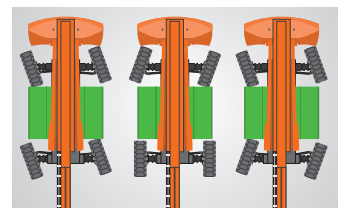

Performance		
S.W.L	250kg	551lb
Max. Occupants	2	2
Gradeability	30%	30%
Travel Speed(Stowed)	6.0km/h	3.7mph
Travel Speed(Raised)	1.1km/h	0.7mph
Max. Working Slope	X-5°/Y-5°	X-5°/Y-5°
Turret Rotation	360°Continuous	360°Continuous
Platform Rotation	180°	180°
Jib Movement	135°	135°

FEATURES

Standard Items

- 2.31m (7ft 7in) Jib
- Front Oscillating Axle
- Four-Wheel Steering
- Four-Wheel Drive
- Self-Leveling Platform
- 180° Left And Right Swing Platform
- Proportional Joystick Controls
- Thumb Rocker Steer
- Drive Enable
- Ac Power Cord To Platform
- Tilt Alarm
- Descent Alarm
- Flash
- Horn
- Hour Meter
- Integral Integrated Special Drive Axle For Construction Machinery
- 360° Continuous Turntable Rotation
- Positive Traction Four Wheel Drive
- Platform Load Sense System
- Fault Diagnosis System
- Operator Anti-crushing Protection System
- Harsh Environment Kits
- 12V DC Auxiliary Power
- Lithium Battery 80V/520Ah
- Driving Motor 18kW 3243rpm
- Lifting Motor 24kW 2150rpm

Articulated Boom-BA

Working Height-28m

Jib

Electric-E

Rough Terrain-RT

Anti Extrusion Device

Multiple Steering Modes