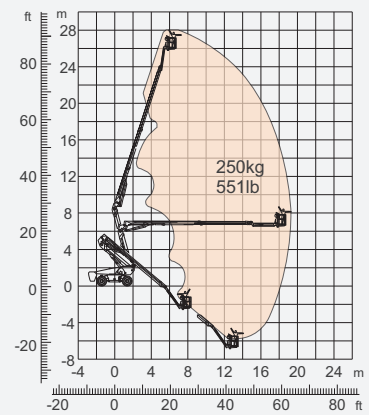

SPECIFICATIONS

Size	Metric	British
Max. Working Height	28.10m	92ft 2in
Max. Platform Height	26.10m	85ft 8in
Max. Operating Range(+0.6m)	19.40m	63ft 8in
Max. Platform Range	18.80m	61ft 8in
Overall Length(Stowed) A	11.83m	38ft 10in
Overall Length(Transport)	12.03m	39ft 6in
Overall Width(Stowed) B	2.50m	8ft 2in
Overall Width(Transport)	2.28m	7ft 6in
Overall Height(Stowed) C	2.89m	9ft 6in
Overall Height(Transport)	2.61m	8ft 7in
Platform Size(Length×Width)	2.44m×0.91m	8ft×3ft
Turntable Tailswing	1.61m	5ft 3in
Ground Clearance D	0.41m	1ft 4in
Wheelbase E	2.80m	9ft 2in
Turning Radius(Inside/Outside)	1.87m/3.22m	6ft 2in/10ft 7in
Tyres	385/45-28	385/45-28
Max. Up And Over Clearance	9.14m	30ft
Max. Down Probing Depth	6.61m	21ft 8in

Performance		
S.W.L	250kg	551lb
Max. Occupants	2	2
Gradeability	30%	30%
Travel Speed(Stowed)	6.0km/h	3.7mph
Travel Speed(Raised)	1.1km/h	0.7mph
Max. Working Slope	X-5°/Y-5°	X-5°/Y-5°
Turret Rotation	360°Continuous	360°Continuous
Platform Rotation	180°	180°
Jib Movement	135°	135°

Weight		
Overall Weight	18400kg	40565lb

Power		
Lithium Battery	80V/520Ah	80V/520Ah
Emergency Power System	12V	12V
Driving Motor	54VAC/18kW	54VAC/18kW
Hydraulic Tank	165L	43gal

Range Of Motion

BEA086.RT

BA28ERT | Electric Rough Terrain Articulating