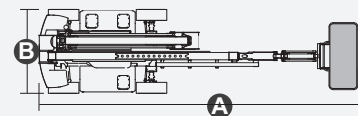

Performance		
S.W.L	250kg	551lb
Max. Occupants	2	2
Gradeability	35%	35%
Travel Speed(Stowed)	6.0km/h	3.7mph
Travel Speed(Raised)	1.1 km/h	0.7mph
Max. Working Slope	X-5°/Y-5°	X-5°/Y-5°
Turret Rotation	360°Continuous	360°Continuous
Platform Rotation	180°	180°
Jib Movement	132°	132°

Range Of Motion

BEA059.RT

BA20ERT | Electric Rough Terrain Articulating

FEATURES

Standard Items

- 1.50m (4ft 11in) Jib
- Front Oscillating Axle
- Two-Wheel Steering
- Four-Wheel Drive
- Self-Leveling Platform
- 180° Left And Right Swing Platform
- Proportional Joystick Controls
- Thumb Rocker Steer
- Drive Enable
- Ac Power Cord To Platform
- Tilt Alarm
- Descent Alarm
- Flash
- Horn
- Hour Meter
- Integral Integrated Special Drive Axle For Construction Machinery
- 360° Continuous Turntable Rotation
- Positive Traction Four Wheel Drive
- Platform Load Sense System
- Fault Diagnosis System
- Operator Anti-crushing Protection System
- Harsh Environment Kits
- 12V DC Auxiliary Power
- Battery 48V/375Ah
- Driving Motor 9kW 4834rpm
- Lifting Motor 13kW 1855rpm