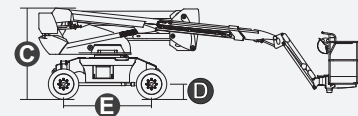

Performance		
S.W.L	250kg	551lb
Max. Occupants	2	2
Gradeability	35%	35%
Travel Speed(Stowed)	6.0km/h	3.7mph
Travel Speed(Raised)	1.1 km/h	0.7mph
Max. Working Slope	X-5°/Y-5°	X-5°/Y-5°
Turret Rotation	360°Continuous	360°Continuous
Platform Rotation	180°	180°
Jib Movement	132°	132°

Weight		
Overall Weight	8260kg	18210lb

Power		
Battery	48V/375Ah	48V/375Ah
Charger	48VDC/60A	48VDC/60A
Driving Motor	34VAC/9kW	34VAC/9kW
Lifting Motor	34VAC/13kW	34VAC/13kW
Hydraulic Tank	145L	38gal

ELECTRIC

Range Of Motion

BEA059.RT

BA20ERT | Electric Rough Terrain Articulating

FEATURES

Standard Items

- 1.50m (4ft 11in) Jib
- Front Oscillating Axle
- Two-Wheel Steering
- Four-Wheel Drive
- Self-Leveling Platform
- 180° Left And Right Swing Platform
- Proportional Joystick Controls
- Thumb Rocker Steer
- Drive Enable
- Ac Power Cord To Platform
- Tilt Alarm
- Descent Alarm
- Flash
- Horn
- Hour Meter
- Integral Integrated Special Drive Axle For Construction Machinery
- 360° Continuous Turntable Rotation
- Positive Traction Four Wheel Drive
- Platform Load Sense System
- Fault Diagnosis System
- Operator Anti-crushing Protection System
- Harsh Environment Kits
- 12V DC Auxiliary Power
- Battery 48V/375Ah
- Driving Motor 9kW 4834rpm
- Lifting Motor 13kW 1855rpm