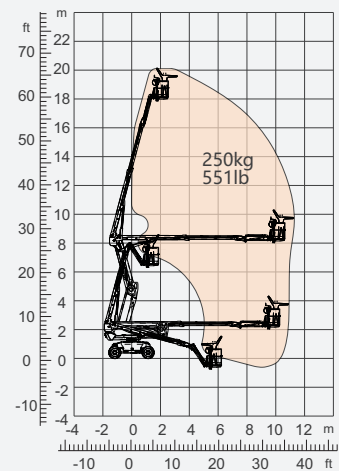

SPECIFICATIONS

Size	Metric	British
Max. Working Height	20.09m	65ft 11in
Max. Platform Height	18.09m	59ft 4in
Max. Operating Range(+0.6m)	11.26m	36ft 11in
Max. Platform Range	10.66m	35ft
Overall Length(Stowed) A	8.37m	27ft 6in
Overall Length(Transport)	6.54m	21ft 5in
Overall Width(Stowed) B	2.33m	7ft 8in
Overall Height(Stowed) C	2.55m	8ft 4in
Overall Height(Transport)	2.57m	8ft 5in
Platform Size(Length×Width)	1.83m×0.79m	6ft×2ft 7in
Turntable Tailswing	0.72m	2ft 4in
Ground Clearance D	0.31m	1ft
Wheelbase E	2.30m	7ft 7in
Turning Radius(Inside/Outside)	2.92m/4.49m	9ft 7in/14ft 9in
Tyres	315/55 D20	315/55 D20
Max. Up And Over Clearance	8.23m	27ft
Max. Down Probing Depth	1.90m	6ft 3in

Performance		
S.W.L	250kg	551lb
Max. Occupants	2	2
Gradeability	35%	35%
Travel Speed(Stowed)	6.0km/h	3.7mph
Travel Speed(Raised)	1.1 km/h	0.7mph
Max. Working Slope	X-5°/Y-5°	X-5°/Y-5°
Turret Rotation	360°Continuous	360°Continuous
Platform Rotation	180°	180°
Jib Movement	132°	132°

Weight		
Overall Weight	8260kg	18210lb

Power		
Battery	48V/375Ah	48V/375Ah
Charger	48VDC/60A	48VDC/60A
Driving Motor	34VAC/9kW	34VAC/9kW
Lifting Motor	34VAC/13kW	34VAC/13kW
Hydraulic Tank	145L	38gal

ELECTRIC

Range Of Motion

BEA059.RT

BA20ERT | Electric Rough Terrain Articulating

FEATURES

Standard Items

- 1.50m (4ft 11in) Jib
- Front Oscillating Axle
- Two-Wheel Steering
- Four-Wheel Drive
- Self-Leveling Platform
- 180° Left And Right Swing Platform
- Proportional Joystick Controls
- Thumb Rocker Steer
- Drive Enable
- Ac Power Cord To Platform
- Tilt Alarm
- Descent Alarm
- Flash
- Horn
- Hour Meter
- Integral Integrated Special Drive Axle For Construction Machinery
- 360° Continuous Turntable Rotation
- Positive Traction Four Wheel Drive
- Platform Load Sense System
- Fault Diagnosis System
- Operator Anti-crushing Protection System
- Harsh Environment Kits
- 12V DC Auxiliary Power
- Battery 48V/375Ah
- Driving Motor 9kW 4834rpm
- Lifting Motor 13kW 1855rpm