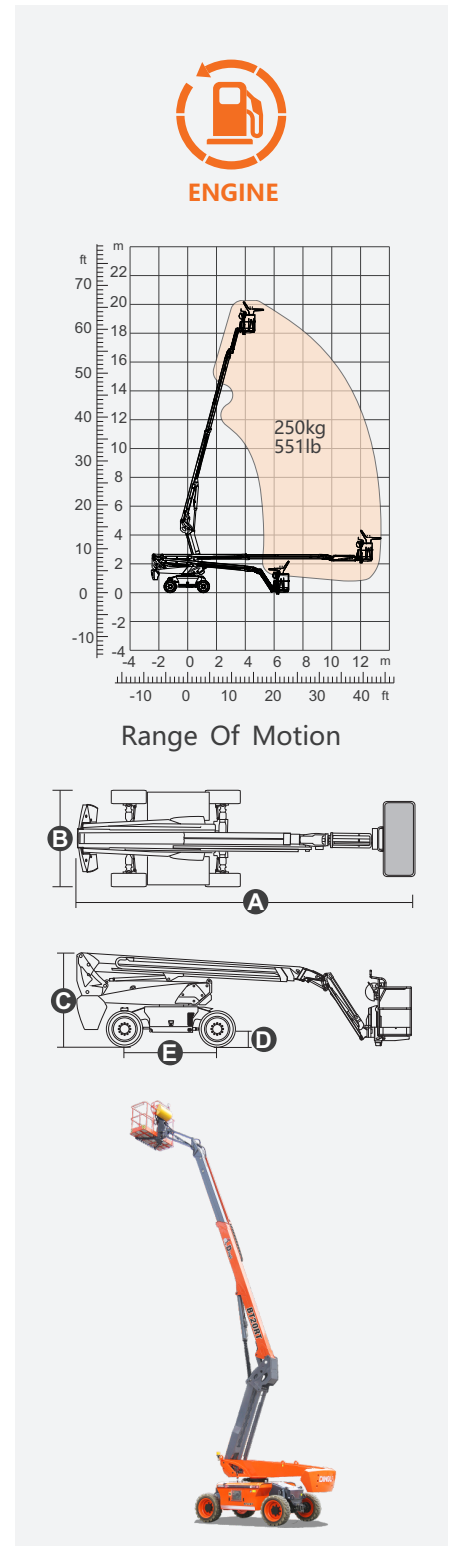

### **BDT059.RT**

BT20RT | Diesel Rough Terrain Telescopic

## SPECIFICATIONS

Size	Metric	British
Max. Working Height	20.13m	66ft 1in
Max. Platform Height	18.13m	59ft 6in
Max. Operating Range(+0.6m)	13.44m	44ft 1in
Max. Platform Range	12.84m	42ft 2in
Overall Length(Stowed) <b>A</b>	9.51m	31ft 2in
Overall Length(Transport)	9.51m	31ft 2in
Overall Width(Stowed) <b>B</b>	2.33m	7ft 8in
Overall Height(Stowed) <b>C</b>	2.49m	8ft 2in
Overall Height(Transport)	2.49m	8ft 2in
Platform Size(Length×Width)	1.83m×0.79m	6ft×2ft 7in
Turntable Tailswing	1.30m	4ft 3in
Ground Clearance <b>D</b>	0.31m	1ft
Wheelbase <b>E</b>	2.30m	7ft 7in
Turning Radius(Inside/Outside)	2.92m/4.49m	9ft 7in/14ft 9in
Tyres	315/55D20	315/55D20

Performance		
S.W.L	250kg	551lb
Max. Occupants	2	2
Gradeability	35%	35%
Travel Speed(Stowed)	6.0km/h	3.7mph
Travel Speed(Raised)	1.1km/h	0.7mph
Max. Working Slope	X-5°/Y-5°	X-5°/Y-5°
Turret Rotation	360°Continuous	360°Continuous
Platform Rotation	180°	180°
Jib Movement	132°	132°

Weight		
Overall Weight	7900kg	17417lb

Power		
Diesel Engine	Kubota D1105/18kW	Kubota D1105/18kW
Diesel Tank	115L	30gal
Hydraulic Tank	145L	38gal