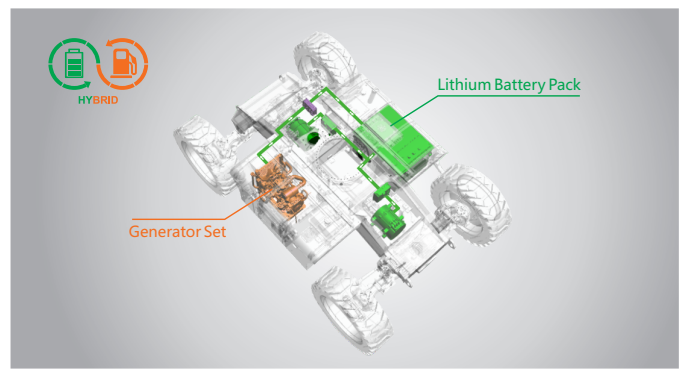

Weight		
Overall Weight	19150kg	42219lb

Power		
Lithium Battery	80V/420Ah	80V/420Ah
Emergency Power System	12V	12V
Driving Motor	54VAC/18kW	54VAC/18kW
Range Extended Engine - Kubota Z482	9.8kW	9.8kW
Diesel Tank	110L	29gal
Hydraulic Tank	165L	43gal

FEATURES

Standard Items

- 2.31m (7ft 7in) Jib
- Front Oscillating Axle
- Four-Wheel Steering
- Four-Wheel Drive
- Self-Leveling Platform
- 180° Left And Right Swing Platform
- Proportional Joystick Controls
- Thumb Rocker Steer
- Drive Enable
- Ac Power Cord To Platform
- Tilt Alarm
- Descent Alarm
- Flash
- Horn
- Hour Meter
- Integral Integrated Special Drive Axle For Construction Machinery
- 360° Continuous Turntable Rotation
- Positive Traction Four Wheel Drive
- Platform Load Sense System
- Fault Diagnosis System
- Operator Anti-crushing Protection System
- Harsh Environment Kits
- 12V DC Auxiliary Power
- Lithium Battery 80V/420Ah
- Driving Motor 18kW 3243rpm
- Lifting Motor 24kW 2150rpm

Telescopic Boom-BT

Working Height-34m

Jib

Hybrid-H

Rough Terrain-RT

Hybrid-Super Long Endurance Of 30 Days

454kg-Heavy Load

Multiple Steering Modes