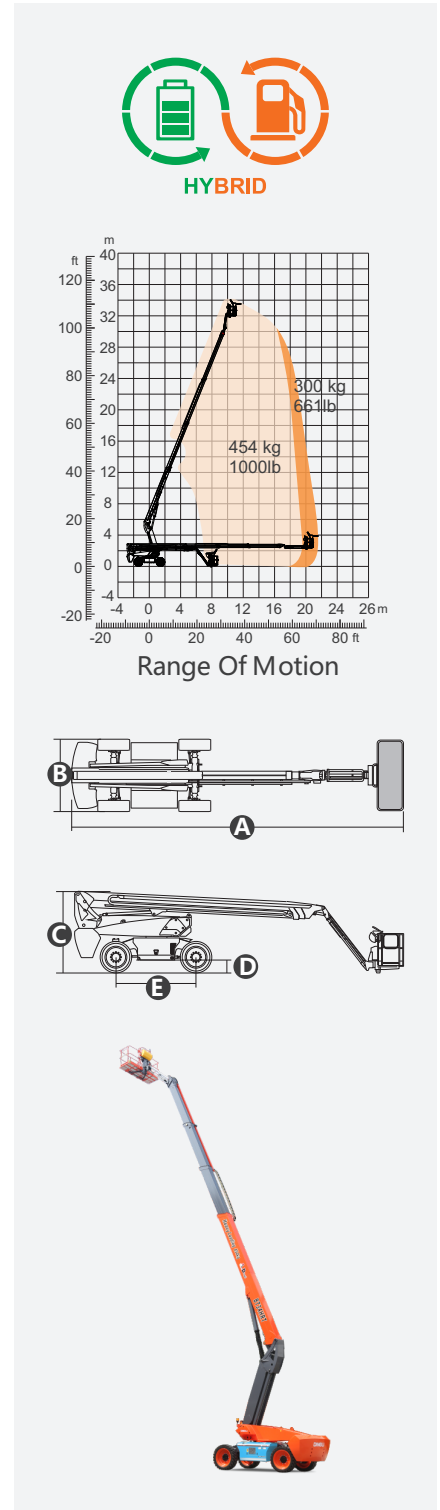

SPECIFICATIONS

Size	Metric	British
Max. Working Height	34.14m	112ft
Max. Platform Height	32.14m	105ft 5in
Max. Operating Range(Unrestricted/Restricted)	21.60m/19.65m	70ft 10in/64ft 6in
Max. Platform Range(Unrestricted/Restricted)	21.00m/19.05m	68ft 11in/62ft 6in
Overall Length(Stowed) A	11.63m	38ft 2in
Overall Length(Transport)	11.79m	38ft 8in
Overall Width(Stowed) B	2.50m	8ft 2in
Overall Width(Transport)	2.28m	7ft 6in
Overall Height(Stowed) C	2.87m	9ft 5in
Overall Height(Transport)	2.58m	8ft 6in
Platform Size(Length×Width)	2.44m×0.91m	8ft×3ft
Turntable Tailswing	1.61m	5ft 3in
Ground Clearance D	0.41m	1ft 4in
Wheelbase E	2.80m	9ft 2in
Turning Radius(Inside/Outside)	1.87m/3.22m	6ft 2in/10ft 7in
Tyres	385/45-28	385/45-28

Performance		
S.W.L(Unrestricted/Restricted)	300kg/454kg	661lb/1000lb
Max. Occupants	3	3
Gradeability	30%	30%
Travel Speed(Stowed)	6.0km/h	3.7mph
Travel Speed(Raised)	1.1km/h	0.7mph
Max. Working Slope	X-5°/Y-5°	X-5°/Y-5°
Turret Rotation	360°Continuous	360°Continuous
Platform Rotation	180°	180°
Jib Movement	135°	135°

Weight		
Overall Weight	19150kg	42219lb

Power		
Lithium Battery	80V/420Ah	80V/420Ah
Emergency Power System	12V	12V
Driving Motor	54VAC/18kW	54VAC/18kW
Range Extended Engine - Kubota Z482	9.8kW	9.8kW
Diesel Tank	110L	29gal
Hydraulic Tank	165L	43gal

FEATURES

Standard Items

- 2.31m (7ft 7in) Jib
- Front Oscillating Axle
- Four-Wheel Steering
- Four-Wheel Drive
- Self-Leveling Platform
- 180° Left And Right Swing Platform
- Proportional Joystick Controls
- Thumb Rocker Steer
- Drive Enable
- Ac Power Cord To Platform
- Tilt Alarm
- Descent Alarm
- Flash
- Horn
- Hour Meter
- Integral Integrated Special Drive Axle For Construction Machinery
- 360° Continuous Turntable Rotation
- Positive Traction Four Wheel Drive
- Platform Load Sense System
- Fault Diagnosis System
- Operator Anti-crushing Protection System
- Harsh Environment Kits
- 12V DC Auxiliary Power
- Lithium Battery 80V/420Ah
- Driving Motor 18kW 3243rpm
- Lifting Motor 24kW 2150rpm