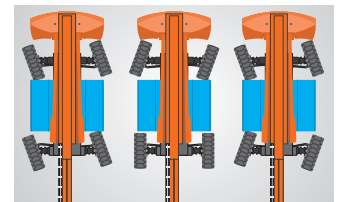

FEATURES

Standard Items

- 2.31m (7ft 7in) Jib
- Front Oscillating Axle
- Four-Wheel Steering
- Four-Wheel Drive
- Self-Leveling Platform
- 180° Left And Right Swing Platform
- Proportional Joystick Controls
- Thumb Rocker Steer
- Drive Enable
- Ac Power Cord To Platform
- Tilt Alarm
- Descent Alarm
- Flash
- Horn
- Hour Meter
- Integral Integrated Special Drive Axle For Construction Machinery
- 360° Continuous Turntable Rotation
- Positive Traction Four Wheel Drive
- Platform Load Sense System
- Fault Diagnosis System
- Operator Anti-crushing Protection System
- Harsh Environment Kits
- 12V DC Auxiliary Power
- Lithium Battery 80V/420Ah
- Driving Motor 18kW 3243rpm
- Lifting Motor 24kW 2150rpm

Telescopic Boom-BT

Working Height-34m

Jib

Hybrid-H

Rough Terrain-RT

Hybrid-Super Long Endurance Of 30 Days

454kg-Heavy Load

Multiple Steering Modes