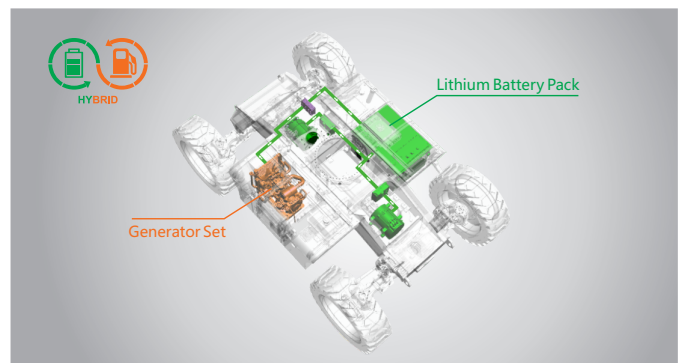

Weight		
Overall Weight	18900kg	41667lb

Power		
Lithium Battery	80V/420Ah	80V/420Ah
Emergency Power System	12V	12V
Driving Motor	54VAC/18kW	54VAC/18kW
Range Extended Engine	Kubota Z482/9.8kW	Kubota Z482/9.8kW
Diesel Tank	110L	29gal
Hydraulic Tank	165L	43gal

BT30HRT | Bi-Energy Rough Terrain Telescopic

FEATURES

Standard Items

- Telescopic Jib With Maximum Reach Of 3.98m (13ft)
- Front Oscillating Axle
- Four-Wheel Steering
- Four-Wheel Drive
- Self-Leveling Platform
- 180° Left And Right Swing Platform
- Proportional Joystick Controls
- Thumb Rocker Steer
- Drive Enable
- Ac Power Cord To Platform
- Tilt Alarm
- Descent Alarm
- Flash
- Horn
- Hour Meter
- Integral Integrated Special Drive Axle For Construction Machinery
- 360° Continuous Turntable Rotation
- Positive Traction Four Wheel Drive
- Platform Load Sense System
- Fault Diagnosis System
- Operator Anti-crushing Protection System
- Harsh Environment Kits
- 12V DC Auxiliary Power
- Lithium Battery 80V/420Ah
- Driving Motor 18kW 3243rpm
- Lifting Motor 24kW 2150rpm

Telescopic Boom-BT

Working Height-30m

Telescopic Jib-S

Hybrid-H

Rough Terrain-RT

Hybrid-Super Long Endurance Of 30 Days

454kg-Heavy Load

Multiple Steering Modes