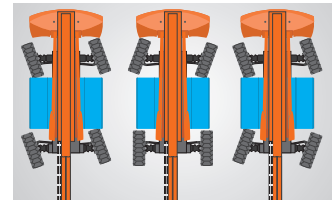

BT30HRT | Bi-Energy Rough Terrain Telescopic

FEATURES

Standard Items

- Telescopic Jib With Maximum Reach Of 3.98m (13ft)
- Front Oscillating Axle
- Four-Wheel Steering
- Four-Wheel Drive
- Self-Leveling Platform
- 180° Left And Right Swing Platform
- Proportional Joystick Controls
- Thumb Rocker Steer
- Drive Enable
- Ac Power Cord To Platform
- Tilt Alarm
- Descent Alarm
- Flash
- Horn
- Hour Meter
- Integral Integrated Special Drive Axle For Construction Machinery
- 360° Continuous Turntable Rotation
- Positive Traction Four Wheel Drive
- Platform Load Sense System
- Fault Diagnosis System
- Operator Anti-crushing Protection System
- Harsh Environment Kits
- 12V DC Auxiliary Power
- Lithium Battery 80V/420Ah
- Driving Motor 18kW 3243rpm
- Lifting Motor 24kW 2150rpm

Telescopic Boom-BT

Working Height-30m

Telescopic Jib-S

Hybrid-H

Rough Terrain-RT

Hybrid-Super Long Endurance Of 30 Days

454kg-Heavy Load

Multiple Steering Modes