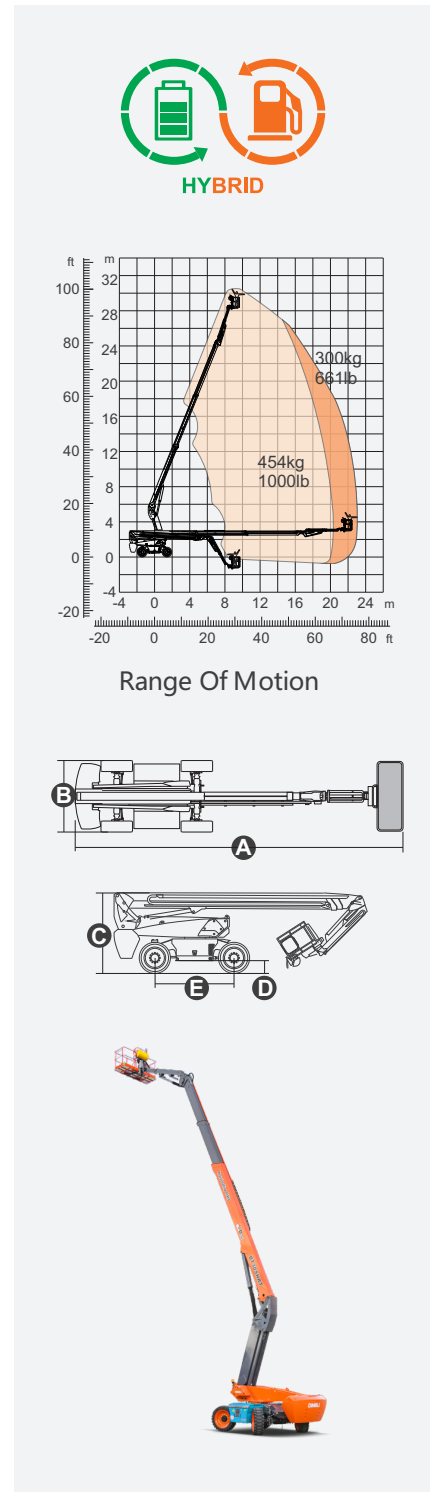

SPECIFICATIONS

Size	Metric	British
Max. Working Height	30.30m	99ft 5in
Max. Platform Height	28.30m	92ft 10in
Max. Operating Range(+0.6m)	23.00m	75ft 6in
Max. Platform Range	22.40m	73ft 6in
Overall Length(Stowed) A	12.25m	40ft 2in
Overall Length(Transport)	11.96m	39ft 3in
Overall Width(Stowed) B	2.50m	8ft 2in
Overall Width(Transport)	2.28m	7ft 6in
Overall Height(Stowed) C	2.87m	9ft 5in
Overall Height(Transport)	2.59m	8ft 6in
Platform Size(Length×Width)	2.44m×0.91m	8ft×3ft
Turntable Tailswing	1.61m	5ft 3in
Ground Clearance D	0.41m	1ft 4in
Wheelbase E	2.80m	9ft 2in
Turning Radius(Inside/Outside)	1.87m/3.22m	6ft 2in/10ft 7in
Tyres	385/45-28	385/45-28

Performance		
S.W.L(Unrestricted/Restricted)	300kg/454kg	661lb/1000lb
Max. Occupants	3	3
Gradeability	30%	30%
Travel Speed(Stowed)	6.0km/h	3.7mph
Travel Speed(Raised)	1.1km/h	0.7mph
Max. Working Slope	X-5°/Y-5°	X-5°/Y-5°
Turret Rotation	360°Continuous	360°Continuous
Platform Rotation	180°	180°
Jib Movement	130°	130°

Weight		
Overall Weight	18900kg	41667lb

Power		
Lithium Battery	80V/420Ah	80V/420Ah
Emergency Power System	12V	12V
Driving Motor	54VAC/18kW	54VAC/18kW
Range Extended Engine	Kubota Z482/9.8kW	Kubota Z482/9.8kW
Diesel Tank	110L	29gal
Hydraulic Tank	165L	43gal