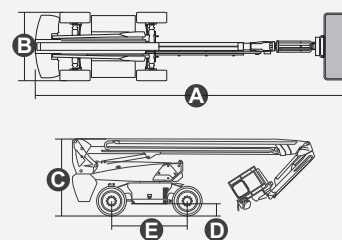

SPECIFICATIONS

Size	Metric	British
Max. Working Height	28.10m	92ft 2in
Max. Platform Height	26.10m	85ft 8in
Max. Operating Range(+0.6m)	21.40m	70ft 3in
Max. Platform Range	20.80m	68ft 3in
Overall Length(Stowed) A	11.40m	37ft 5in
Overall Length(Transport)	11.79m	38ft 8in
Overall Width(Stowed) B	2.50m	8ft 2in
Overall Width(Transport)	2.28m	7ft 6in
Overall Height(Stowed) C	2.87m	9ft 5in
Overall Height(Transport)	2.59m	8ft 6in
Platform Size(Length×Width)	2.44m×0.91m	8ft×3ft
Turntable Tailswing	1.61m	5ft 3in
Ground Clearance D	0.41m	1ft 4in
Wheelbase E	2.80m	9ft 2in
Turning Radius(Inside/Outside)	1.87m/3.22m	6ft 2in/10ft 7in
Tyres	385/45-28	385/45-28

Performance		
S.W.L	454kg	1000lb
Max. Occupants	3	3
Gradeability	30%	30%
Travel Speed(Stowed)	6.0km/h	3.7mph
Travel Speed(Raised)	1.1km/h	0.7mph
Max. Working Slope	X-5°/Y-5°	X-5°/Y-5°
Turret Rotation	360°Continuous	360°Continuous
Platform Rotation	180°	180°
Jib Movement	130°	130°

Weight		
Overall Weight	18500kg	40785lb

Power		
Lithium Battery	80V/420Ah	80V/420Ah
Emergency Power System	12V	12V
Driving Motor	54VAC/18kW	54VAC/18kW
Range Extended Engine	Kubota Z482/9.8kW	Kubota Z482/9.8kW
Diesel Tank	110L	29gal
Hydraulic Tank	165L	43gal

Range Of Motion

FEATURES

Standard Items

- Telescopic Jib With Maximum Reach Of 3.98m (13ft)
- Front Oscillating Axle
- Four-Wheel Steering
- Four-Wheel Drive
- Self-Leveling Platform
- 180° Left And Right Swing Platform
- Proportional Joystick Controls
- Thumb Rocker Steer
- Drive Enable
- Ac Power Cord To Platform
- Tilt Alarm
- Descent Alarm
- Flash
- Horn
- Hour Meter
- Integral Integrated Special Drive Axle For Construction Machinery
- 360° Continuous Turntable Rotation
- Positive Traction Four Wheel Drive
- Platform Load Sense System
- Fault Diagnosis System
- Operator Anti-crushing Protection System
- Harsh Environment Kits
- 12V DC Auxiliary Power
- Lithium Battery 80V/420Ah
- Driving Motor 18kW 3243rpm
- Lifting Motor 24kW 2150rpm