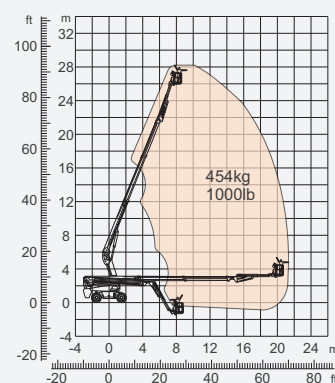

SPECIFICATIONS

Size	Metric	British
Max. Working Height	28.10m	92ft 2in
Max. Platform Height	26.10m	85ft 8in
Max. Operating Range(+0.6m)	21.40m	70ft 3in
Max. Platform Range	20.80m	68ft 3in
Overall Length(Stowed) A	11.40m	37ft 5in
Overall Length(Transport)	11.79m	38ft 8in
Overall Width(Stowed) B	2.50m	8ft 2in
Overall Width(Transport)	2.28m	7ft 6in
Overall Height(Stowed) C	2.87m	9ft 5in
Overall Height(Transport)	2.59m	8ft 6in
Platform Size(Length×Width)	2.44m×0.91m	8ft×3ft
Turntable Tailswing	1.61m	5ft 3in
Ground Clearance D	0.41m	1ft 4in
Wheelbase E	2.80m	9ft 2in
Turning Radius(Inside/Outside)	1.87m/3.22m	6ft 2in/10ft 7in
Tyres	385/45-28	385/45-28

Performance		
S.W.L	454kg	1000lb
Max. Occupants	3	3
Gradeability	30%	30%
Travel Speed(Stowed)	6.0km/h	3.7mph
Travel Speed(Raised)	1.1km/h	0.7mph
Max. Working Slope	X-5°/Y-5°	X-5°/Y-5°
Turret Rotation	360°Continuous	360°Continuous
Platform Rotation	180°	180°
Jib Movement	130°	130°

Weight		
Overall Weight	18500kg	40785lb

Power		
Lithium Battery	80V/420Ah	80V/420Ah
Emergency Power System	12V	12V
Driving Motor	54VAC/18kW	54VAC/18kW
Range Extended Engine	Kubota Z482/9.8kW	Kubota Z482/9.8kW
Diesel Tank	110L	29gal
Hydraulic Tank	165L	43gal

Telescopic Boom-BT

Working Height-28m

TelescopicJib-S

Hybrid-H

Rough Terrain-RT

Hybrid-Super Long Endurance Of 30 Days

454kg-Heavy Load

Multiple Steering Modes