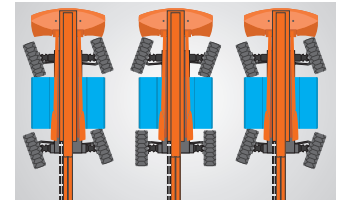

Range Of Motion

FEATURES

Standard Items

- Telescopic Jib With Maximum Reach Of 3.98m (13ft)
- Front Oscillating Axle
- Four-Wheel Steering
- Four-Wheel Drive
- Self-Leveling Platform
- 180° Left And Right Swing Platform
- Proportional Joystick Controls
- Thumb Rocker Steer
- Drive Enable
- Ac Power Cord To Platform
- Tilt Alarm
- Descent Alarm
- Flash
- Horn
- Hour Meter
- Integral Integrated Special Drive Axle For Construction Machinery
- 360° Continuous Turntable Rotation
- Positive Traction Four Wheel Drive
- Platform Load Sense System
- Fault Diagnosis System
- Operator Anti-crushing Protection System
- Harsh Environment Kits
- 12V DC Auxiliary Power
- Lithium Battery 80V/420Ah
- Driving Motor 18kW 3243rpm
- Lifting Motor 24kW 2150rpm

Telescopic Boom-BT

Working Height-28m

TelescopicJib-S

Hybrid-H

Rough Terrain-RT

Hybrid-Super Long Endurance Of 30 Days

454kg-Heavy Load

Multiple Steering Modes