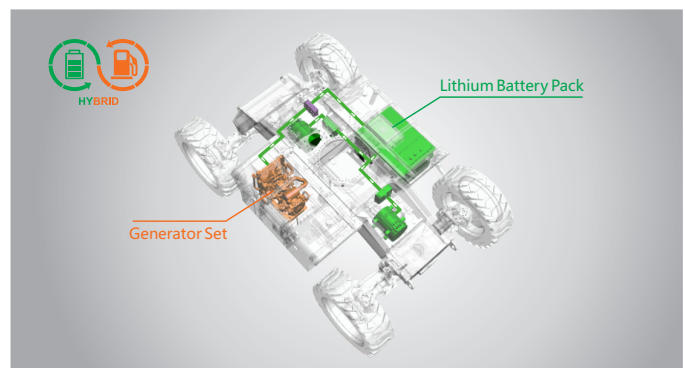

Weight		
Overall Weight	18500kg	40785lb

Power		
Lithium Battery	80V/420Ah	80V/420Ah
Emergency Power System	12V	12V
Driving Motor	54VAC/18kW	54VAC/18kW
Range Extended Engine	Kubota Z482/9.8kW	Kubota Z482/9.8kW
Diesel Tank	110L	29gal
Hydraulic Tank	165L	43gal

Range Of Motion

FEATURES

Standard Items

- Telescopic Jib With Maximum Reach Of 3.98m (13ft)
- Front Oscillating Axle
- Four-Wheel Steering
- Four-Wheel Drive
- Self-Leveling Platform
- 180° Left And Right Swing Platform
- Proportional Joystick Controls
- Thumb Rocker Steer
- Drive Enable
- Ac Power Cord To Platform
- Tilt Alarm
- Descent Alarm
- Flash
- Horn
- Hour Meter
- Integral Integrated Special Drive Axle For Construction Machinery
- 360° Continuous Turntable Rotation
- Positive Traction Four Wheel Drive
- Platform Load Sense System
- Fault Diagnosis System
- Operator Anti-crushing Protection System
- Harsh Environment Kits
- 12V DC Auxiliary Power
- Lithium Battery 80V/420Ah
- Driving Motor 18kW 3243rpm
- Lifting Motor 24kW 2150rpm

Telescopic Boom-BT

Working Height-28m

TelescopicJib-S

Hybrid-H

Rough Terrain-RT

Hybrid-Super Long Endurance Of 30 Days

454kg-Heavy Load

Multiple Steering Modes