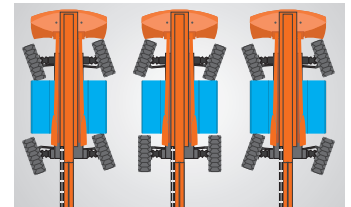

BT26SHRT | Bi-Energy Rough Terrain Telescopic

SPECIFICATIONS

Size	Metric	British
Max. Working Height	26.70m	87ft 7in
Max. Platform Height	24.70m	81ft
Max. Operating Range(+0.6m)	19.80m	65ft
Max. Platform Range	19.20m	63ft
Overall Length(Stowed) A	10.83m	35ft 6in
Overall Length(Transport)	11.12m	36ft 6in
Overall Width(Stowed) B	2.50m	8ft 2in
Overall Width(Transport)	2.28m	7ft 6in
Overall Height(Stowed) C	2.87m	9ft 5in
Overall Height(Transport)	2.59m	8ft 6in
Platform Size(Length×Width)	2.44m×0.91m	8ft×3ft
Turntable Tailswing	1.61m	5ft 3in
Ground Clearance D	0.41m	1ft 4in
Wheelbase E	2.80m	9ft 2in
Turning Radius(Inside/Outside)	1.87m/3.22m	6ft 2in/10ft 7in
Tyres	385/45-28	385/45-28

Range Of Motion

FEATURES

Standard Items

- Telescopic Jib With Maximum Reach Of 3.98m (13ft)
- Front Oscillating Axle
- Four-Wheel Steering
- Four-Wheel Drive
- Self-Leveling Platform
- 180° Left And Right Swing Platform
- Proportional Joystick Controls
- Thumb Rocker Steer
- Drive Enable
- Ac Power Cord To Platform
- Tilt Alarm
- Descent Alarm
- Flash
- Horn
- Hour Meter
- Integral Integrated Special Drive Axle
For Construction Machinery
- 360° Continuous Turntable Rotation
- Positive Traction Four Wheel Drive
- Platform Load Sense System
- Fault Diagnosis System
- Operator Anti-crushing Protection System
- Harsh Environment Kits
- 12V DC Auxiliary Power
- Lithium Battery 80V/320Ah
- Driving Motor 18kW 3243rpm
- Lifting Motor 24kW 2150rpm

Telescopic
Boom-BT

Working
Height-26m

Telescopic Jib-S

Hybrid-H

Rough
Terrain-RT

Hybrid-Super Long Endurance Of 30 Days

454kg-Heavy Load

Multiple Steering Modes