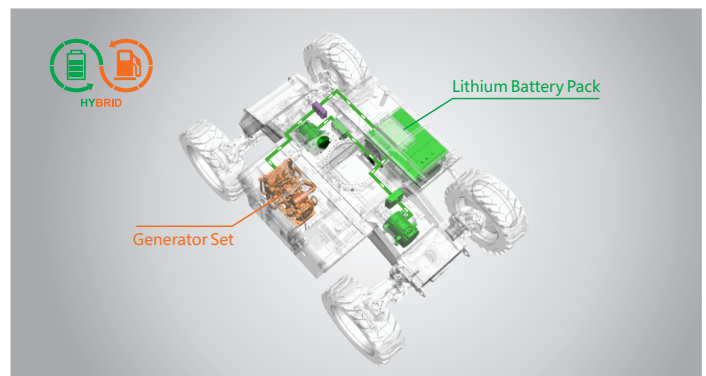

BT26SHRT | Bi-Energy Rough Terrain Telescopic

SPECIFICATIONS

Size	Metric	British
Max. Working Height	26.70m	87ft 7in
Max. Platform Height	24.70m	81ft
Max. Operating Range(+0.6m)	19.80m	65ft
Max. Platform Range	19.20m	63ft
Overall Length(Stowed) A	10.83m	35ft 6in
Overall Length(Transport)	11.12m	36ft 6in
Overall Width(Stowed) B	2.50m	8ft 2in
Overall Width(Transport)	2.28m	7ft 6in
Overall Height(Stowed) C	2.87m	9ft 5in
Overall Height(Transport)	2.59m	8ft 6in
Platform Size(Length×Width)	2.44m×0.91m	8ft×3ft
Turntable Tailswing	1.61m	5ft 3in
Ground Clearance D	0.41m	1ft 4in
Wheelbase E	2.80m	9ft 2in
Turning Radius(Inside/Outside)	1.87m/3.22m	6ft 2in/10ft 7in
Tyres	385/45-28	385/45-28

Weight		
Overall Weight	16800kg	37037lb

Power		
Lithium Battery	80V/320Ah	80V/320Ah
Emergency Power System	12V	12V
Driving Motor	54VAC/18kW	54VAC/18kW
Range Extended Engine	Kubota Z482/9.8kW	Kubota Z482/9.8kW
Diesel Tank	110L	29gal
Hydraulic Tank	165L	43gal

Range Of Motion

FEATURES

Standard Items

- Telescopic Jib With Maximum Reach Of 3.98m (13ft)
- Front Oscillating Axle
- Four-Wheel Steering
- Four-Wheel Drive
- Self-Leveling Platform
- 180° Left And Right Swing Platform
- Proportional Joystick Controls
- Thumb Rocker Steer
- Drive Enable
- Ac Power Cord To Platform
- Tilt Alarm
- Descent Alarm
- Flash
- Horn
- Hour Meter
- Integral Integrated Special Drive Axle
For Construction Machinery
- 360° Continuous Turntable Rotation
- Positive Traction Four Wheel Drive
- Platform Load Sense System
- Fault Diagnosis System
- Operator Anti-crushing Protection System
- Harsh Environment Kits
- 12V DC Auxiliary Power
- Lithium Battery 80V/320Ah
- Driving Motor 18kW 3243rpm
- Lifting Motor 24kW 2150rpm

Telescopic
Boom-BT

Working
Height-26m

Telescopic Jib-S

Hybrid-H

Rough
Terrain-RT

Hybrid-Super Long Endurance Of 30 Days

454kg-Heavy Load

Multiple Steering Modes