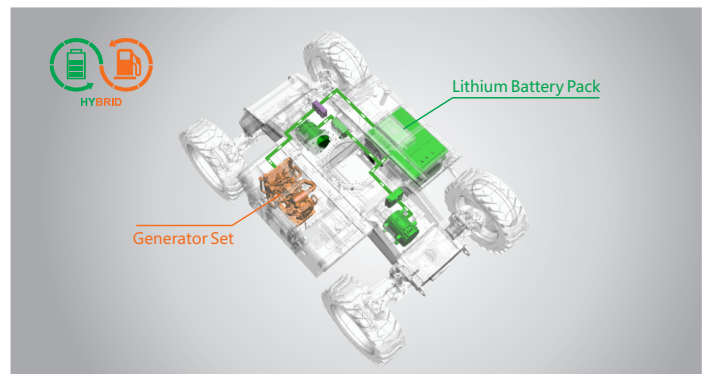

### Standard Items

- 2.31m (7ft 7in) Jib
- Front Oscillating Axle
- Four-Wheel Steering
- Four-Wheel Drive
- Self-Leveling Platform
- 180° Left And Right Swing Platform
- Proportional Joystick Controls
- Thumb Rocker Steer
- Drive Enable
- Ac Power Cord To Platform
- Tilt Alarm
- Descent Alarm
- Flash
- Horn
- Hour Meter
- Integral Integrated Special Drive Axle For Construction Machinery
- 360° Continuous Turntable Rotation
- Positive Traction Four Wheel Drive
- Platform Load Sense System
- Fault Diagnosis System
- Operator Anti-crushing Protection System
- Harsh Environment Kits
- 12V DC Auxiliary Power
- Lithium Battery 80V/320Ah
- Driving Motor 18kW 3243rpm
- Lifting Motor 24kW 2150rpm

Telescopic Boom-BT

Working Height-24m

Barb Jib-B

Hybrid-H

Rough Terrain-RT

Hybrid-Super Long Endurance Of 30 Days

454kg-Heavy Load

Multiple Steering Modes