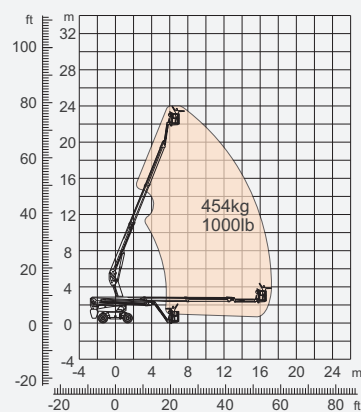

## SPECIFICATIONS

Size	Metric	British
Max. Working Height	24.80m	81ft 4in
Max. Platform Height	22.80m	74ft 10in
Max. Operating Range(+0.6m)	17.80m	58ft 5in
Max. Platform Range	17.20m	56ft 5in
Overall Length(Stowed) <b>A</b>	10.30m	33ft 10in
Overall Length(Transport)	10.40m	34ft 1in
Overall Length(Transports:jib stowed)	7.70m	25ft 3in
Overall Width(Stowed) <b>B</b>	2.50m	8ft 2in
Overall Width(Transport)	2.28m	7ft 6in
Overall Height(Stowed) <b>C</b>	2.87m	9ft 5in
Overall Height(Transport)	2.59m	8ft 6in
Platform Size(Length×Width)	2.44m×0.91m	8ft×3ft
Turntable Tailswing	1.61m	5ft 3in
Ground Clearance <b>D</b>	0.41m	1ft 4in
Wheelbase <b>E</b>	2.80m	9ft 2in
Turning Radius(Inside/Outside)	1.87m/3.22m	6ft 2in/10ft 7in
Tyres	385/45-28	385/45-28

Performance		
S.W.L	454kg	1000lb
Max. Occupants	3	3
Gradeability	30%	30%
Travel Speed(Stowed)	6.0km/h	3.7mph
Travel Speed(Raised)	1.1km/h	0.7mph
Max. Working Slope	X-5°/Y-5°	X-5°/Y-5°
Turret Rotation	360°Continuous	360°Continuous
Platform Rotation	180°	180°
Jib Movement	135°	135°

Weight		
Overall Weight	14300kg	31526lb

Power		
Lithium Battery	80V/320Ah	80V/320Ah
Emergency Power System	12V	12V
Driving Motor	54VAC/18kW	54VAC/18kW
Range Extended Engine	Kubota Z482/9.8kW	Kubota Z482/9.8kW
Diesel Tank	110L	29gal
Hydraulic Tank	165L	43gal