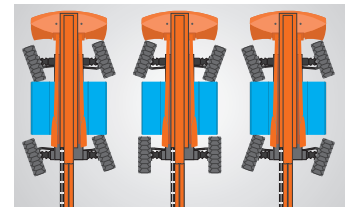

Hybrid-Super Long Endurance Of 30 Days

Multiple Steering Modes