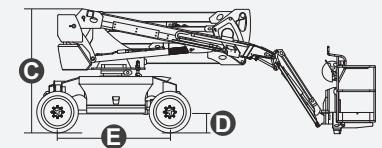

SPECIFICATIONS

Size	Metric	British
Max. Working Height	18.04m	59ft 2in
Max. Platform Height	16.04m	52ft 7in
Max. Operating Range(+0.6m)	9.64m	31ft 8in
Max. Platform Range	9.04m	29ft 8in
Overall Length(Stowed) A	7.41m	24ft 4in
Overall Length(Transport)	5.57m	18ft 3in
Overall Width(Stowed) B	2.33m	7ft 8in
Overall Height(Stowed) C	2.55m	8ft 4in
Overall Height(Transport)	2.63m	8ft 8in
Platform Size(Length×Width)	1.83m×0.79m	6ft×2ft 7in
Turntable Tailswing	0.19m	7in
Ground Clearance D	0.31m	1ft
Wheelbase E	2.30m	7ft 7in
Turning Radius(Inside/Outside)	2.92m/4.49m	9ft 7in/14ft 9in
Tyres	315/55 D20	315/55 D20
Max. Up And Over Clearance	8.23m	27ft
Max. Down Probing Depth	1.30m	4ft 3in

Performance		
S.W.L	250kg	551lb
Max. Occupants	2	2
Gradeability	40%	40%
Travel Speed(Stowed)	6.0km/h	3.7mph
Travel Speed(Raised)	1.1km/h	0.7mph
Max. Working Slope	X-5°/Y-5°	X-5°/Y-5°
Turret Rotation	360°Continuous	360°Continuous
Platform Rotation	180°	180°
Jib Movement	132°	132°

Range Of Motion

FEATURES

Standard Items

- 1.50m (4ft 11in) Jib
- Front Oscillating Axle
- Two-Wheel Steering
- Four-Wheel Drive
- Self-Leveling Platform
- 180° Left And Right Swing Platform
- Proportional Joystick Controls
- Thumb Rocker Steer
- Drive Enable
- Ac Power Cord To Platform
- Tilt Alarm
- Descent Alarm
- Flash
- Horn
- Hour Meter
- Integral Integrated Special Drive Axle For Construction Machinery
- 360° Continuous Turntable Rotation
- Positive Traction Four Wheel Drive
- Platform Load Sense System
- Fault Diagnosis System
- Operator Anti-crushing Protection System
- Harsh Environment Kits
- 12V DC Auxiliary Power
- Battery 48V/320Ah
- Driving Motor 9kW 4834rpm
- Lifting Motor 13kW 1855rpm