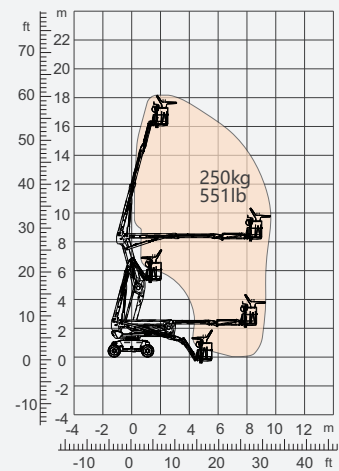

SPECIFICATIONS

Size	Metric	British
Max. Working Height	18.04m	59ft 2in
Max. Platform Height	16.04m	52ft 7in
Max. Operating Range(+0.6m)	9.64m	31ft 8in
Max. Platform Range	9.04m	29ft 8in
Overall Length(Stowed) A	7.41m	24ft 4in
Overall Length(Transport)	5.57m	18ft 3in
Overall Width(Stowed) B	2.33m	7ft 8in
Overall Height(Stowed) C	2.55m	8ft 4in
Overall Height(Transport)	2.63m	8ft 8in
Platform Size(Length×Width)	1.83m×0.79m	6ft×2ft 7in
Turntable Tailswing	0.19m	7in
Ground Clearance D	0.31m	1ft
Wheelbase E	2.30m	7ft 7in
Turning Radius(Inside/Outside)	2.92m/4.49m	9ft 7in/14ft 9in
Tyres	315/55 D20	315/55 D20
Max. Up And Over Clearance	8.23m	27ft
Max. Down Probing Depth	1.30m	4ft 3in

Performance		
S.W.L	250kg	551lb
Max. Occupants	2	2
Gradeability	40%	40%
Travel Speed(Stowed)	6.0km/h	3.7mph
Travel Speed(Raised)	1.1km/h	0.7mph
Max. Working Slope	X-5°/Y-5°	X-5°/Y-5°
Turret Rotation	360°Continuous	360°Continuous
Platform Rotation	180°	180°
Jib Movement	132°	132°

Weight		
Overall Weight	7920kg	17461lb

Power		
Diesel Engine	FIRMAN AN192F/7.6kW	FIRMAN AN192F/7.6kW
Battery	48V/320Ah	48V/320Ah
Charger	48VDC/60A	48VDC/60A
Driving Motor	34VAC/9kW	34VAC/9kW
Lifting Motor	34VAC/13kW	34VAC/13kW
Diesel Tank	30L	7.9gal
Hydraulic Tank	145L	38gal

Range Of Motion

FEATURES

Standard Items

- 1.50m (4ft 11in) Jib
- Front Oscillating Axle
- Two-Wheel Steering
- Four-Wheel Drive
- Self-Leveling Platform
- 180° Left And Right Swing Platform
- Proportional Joystick Controls
- Thumb Rocker Steer
- Drive Enable
- Ac Power Cord To Platform
- Tilt Alarm
- Descent Alarm
- Flash
- Horn
- Hour Meter
- Integral Integrated Special Drive Axle For Construction Machinery
- 360° Continuous Turntable Rotation
- Positive Traction Four Wheel Drive
- Platform Load Sense System
- Fault Diagnosis System
- Operator Anti-crushing Protection System
- Harsh Environment Kits
- 12V DC Auxiliary Power
- Battery 48V/320Ah
- Driving Motor 9kW 4834rpm
- Lifting Motor 13kW 1855rpm