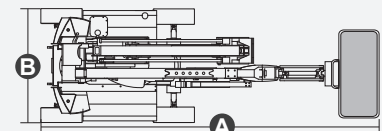

SPECIFICATIONS

Size	Metric	British
Max. Working Height	18.04m	59ft 2in
Max. Platform Height	16.04m	52ft 7in
Max. Operating Range(+0.6m)	9.64m	31ft 8in
Max. Platform Range	9.04m	29ft 8in
Overall Length(Stowed) A	7.41m	24ft 4in
Overall Length(Transport)	5.57m	18ft 3in
Overall Width(Stowed) B	2.33m	7ft 8in
Overall Height(Stowed) C	2.55m	8ft 4in
Overall Height(Transport)	2.63m	8ft 8in
Platform Size(Length×Width)	1.83m×0.79m	6ft×2ft 7in
Turntable Tailswing	0.19m	7in
Ground Clearance D	0.31m	1ft
Wheelbase E	2.30m	7ft 7in
Turning Radius(Inside/Outside)	2.92m/4.49m	9ft 7in/14ft 9in
Tyres	315/55 D20	315/55 D20
Max. Up And Over Clearance	8.23m	27ft
Max. Down Probing Depth	1.30m	4ft 3in

Performance		
S.W.L	250kg	551lb
Max. Occupants	2	2
Gradeability	40%	40%
Travel Speed(Stowed)	6.0km/h	3.7mph
Travel Speed(Raised)	1.1km/h	0.7mph
Max. Working Slope	X-5°/Y-5°	X-5°/Y-5°
Turret Rotation	360°Continuous	360°Continuous
Platform Rotation	180°	180°
Jib Movement	132°	132°

Range Of Motion

FEATURES

Standard Items

- 1.50m (4ft 11in) Jib
- Front Oscillating Axle
- Two-Wheel Steering
- Four-Wheel Drive
- Self-Leveling Platform
- 180° Left And Right Swing Platform
- Proportional Joystick Controls
- Thumb Rocker Steer
- Drive Enable
- Ac Power Cord To Platform
- Tilt Alarm
- Descent Alarm
- Flash
- Horn
- Hour Meter
- Integral Integrated Special Drive Axle For Construction Machinery
- 360° Continuous Turntable Rotation
- Positive Traction Four Wheel Drive
- Platform Load Sense System
- Fault Diagnosis System
- Operator Anti-crushing Protection System
- Harsh Environment Kits
- 12V DC Auxiliary Power
- Battery 48V/320Ah
- Driving Motor 9kW 4834rpm
- Lifting Motor 13kW 1855rpm