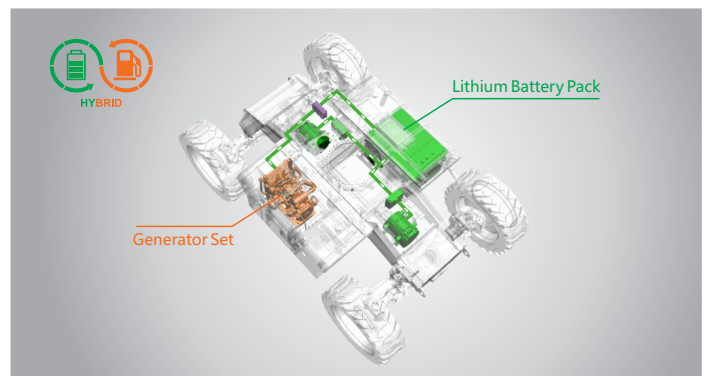

BT28BHRT

Modular Boom Series

SPECIFICATIONS

Size	Metric	British
Max. Working Height	28.50m	93ft 6in
Max. Platform Height	26.50m	86ft 11in
Max. Operating Range(+0.6m)	21.80m	71ft 6in
Max. Platform Range	21.20m	69ft 7in
Overall Length(Stowed) A	11.60m	38ft 1in
Overall Length(Transport)	11.70m	38ft 5in
Overall Length(Transports:jib stowed)	8.75m	28ft 8in
Overall Width(Stowed) B	2.50m	8ft 2in
Overall Width(Transport)	2.28m	7ft 6in
Overall Height(Stowed) C	2.87m	9ft 5in
Overall Height(Transport)	2.59m	8ft 6in
Platform Size(Length×Width)	2.44m×0.91m	8ft×3ft
Turntable Tailswing	1.61m	5ft 3in
Ground Clearance D	0.41m	1ft 4in
Wheelbase E	2.80m	9ft 2in
Turning Radius(Inside/Outside)	1.87m/3.22m	6ft 2in/10ft 7in
Tyres	385/45-28	385/45-28

Range Of Motion

BT28BHRT Modular Boom Series

FEATURES

Standard Items

- 2.31m (7ft 7in) Jib
- Front Oscillating Axle
- Four-Wheel Steering
- Four-Wheel Drive
- Self-Leveling Platform
- 180° Left And Right Swing Platform
- Proportional Joystick Controls
- Thumb Rocker Steer
- Drive Enable
- Ac Power Cord To Platform
- Tilt Alarm
- Descent Alarm
- Flash
- Horn
- Hour Meter
- Integral Integrated Special Drive Axle For Construction Machinery
- 360° Continuous Turntable Rotation
- Positive Traction Four Wheel Drive
- Platform Load Sense System
- Fault Diagnosis System
- Operator Anti-crushing Protection System
- Harsh Environment Kits
- 12V DC Auxiliary Power
- Lithium Battery 80V/420Ah
- Driving Motor 18kW 3243rpm
- Lifting Motor 24kW 2150rpm

Telescopic Boom-BT

Working Height-28m

Barb Jib-B

Hybrid-H

Rough Terrain-RT

Hybrid-Super Long Endurance Of 30 Days

454kg-Heavy Load

Multiple Steering Modes