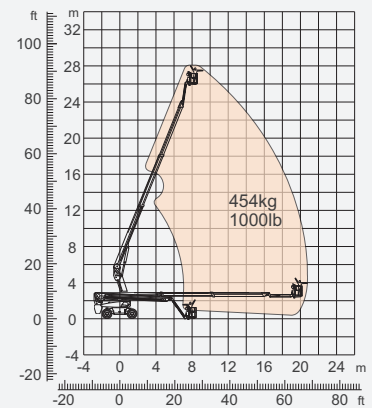

BT28BHRT

Modular Boom Series

SPECIFICATIONS

Size	Metric	British
Max. Working Height	28.50m	93ft 6in
Max. Platform Height	26.50m	86ft 11in
Max. Operating Range(+0.6m)	21.80m	71ft 6in
Max. Platform Range	21.20m	69ft 7in
Overall Length(Stowed) A	11.60m	38ft 1in
Overall Length(Transport)	11.70m	38ft 5in
Overall Length(Transports:jib stowed)	8.75m	28ft 8in
Overall Width(Stowed) B	2.50m	8ft 2in
Overall Width(Transport)	2.28m	7ft 6in
Overall Height(Stowed) C	2.87m	9ft 5in
Overall Height(Transport)	2.59m	8ft 6in
Platform Size(Length×Width)	2.44m×0.91m	8ft×3ft
Turntable Tailswing	1.61m	5ft 3in
Ground Clearance D	0.41m	1ft 4in
Wheelbase E	2.80m	9ft 2in
Turning Radius(Inside/Outside)	1.87m/3.22m	6ft 2in/10ft 7in
Tyres	385/45-28	385/45-28

Performance		
S.W.L	454kg	1000lb
Max. Occupants	3	3
Gradeability	30%	30%
Travel Speed(Stowed)	6.0km/h	3.7mph
Travel Speed(Raised)	1.1km/h	0.7mph
Max. Working Slope	X-5°/Y-5°	X-5°/Y-5°
Turret Rotation	360°Continuous	360°Continuous
Platform Rotation	180°	180°
Jib Movement	135°	135°

Weight		
Overall Weight	18400kg	40565lb

Power		
Lithium Battery	80V/420Ah	80V/420Ah
Emergency Power System	12V	12V
Driving Motor	54VAC/18kW	54VAC/18kW
Range Extended Engine	Kubota Z482/9.8kW	Kubota Z482/9.8kW
Diesel Tank	110L	29gal
Hydraulic Tank	165L	43gal

Telescopic Boom-BT

Working Height-28m

Barb Jib-B

Hybrid-H

Rough Terrain-RT

Hybrid-Super Long Endurance Of 30 Days

454kg-Heavy Load

Multiple Steering Modes