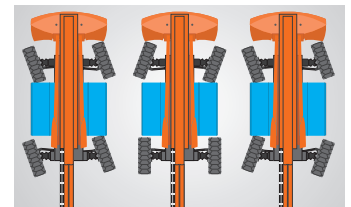

BT28BHRT

Modular Boom Series

SPECIFICATIONS

Size	Metric	British
Max. Working Height	28.50m	93ft 6in
Max. Platform Height	26.50m	86ft 11in
Max. Operating Range(+0.6m)	21.80m	71ft 6in
Max. Platform Range	21.20m	69ft 7in
Overall Length(Stowed) A	11.60m	38ft 1in
Overall Length(Transport)	11.70m	38ft 5in
Overall Length(Transports:jib stowed)	8.75m	28ft 8in
Overall Width(Stowed) B	2.50m	8ft 2in
Overall Width(Transport)	2.28m	7ft 6in
Overall Height(Stowed) C	2.87m	9ft 5in
Overall Height(Transport)	2.59m	8ft 6in
Platform Size(Length×Width)	2.44m×0.91m	8ft×3ft
Turntable Tailswing	1.61m	5ft 3in
Ground Clearance D	0.41m	1ft 4in
Wheelbase E	2.80m	9ft 2in
Turning Radius(Inside/Outside)	1.87m/3.22m	6ft 2in/10ft 7in
Tyres	385/45-28	385/45-28

Telescopic Boom-BT

Working Height-28m

Barb Jib-B

Hybrid-H

Rough Terrain-RT

Hybrid-Super Long Endurance Of 30 Days

454kg-Heavy Load

Multiple Steering Modes